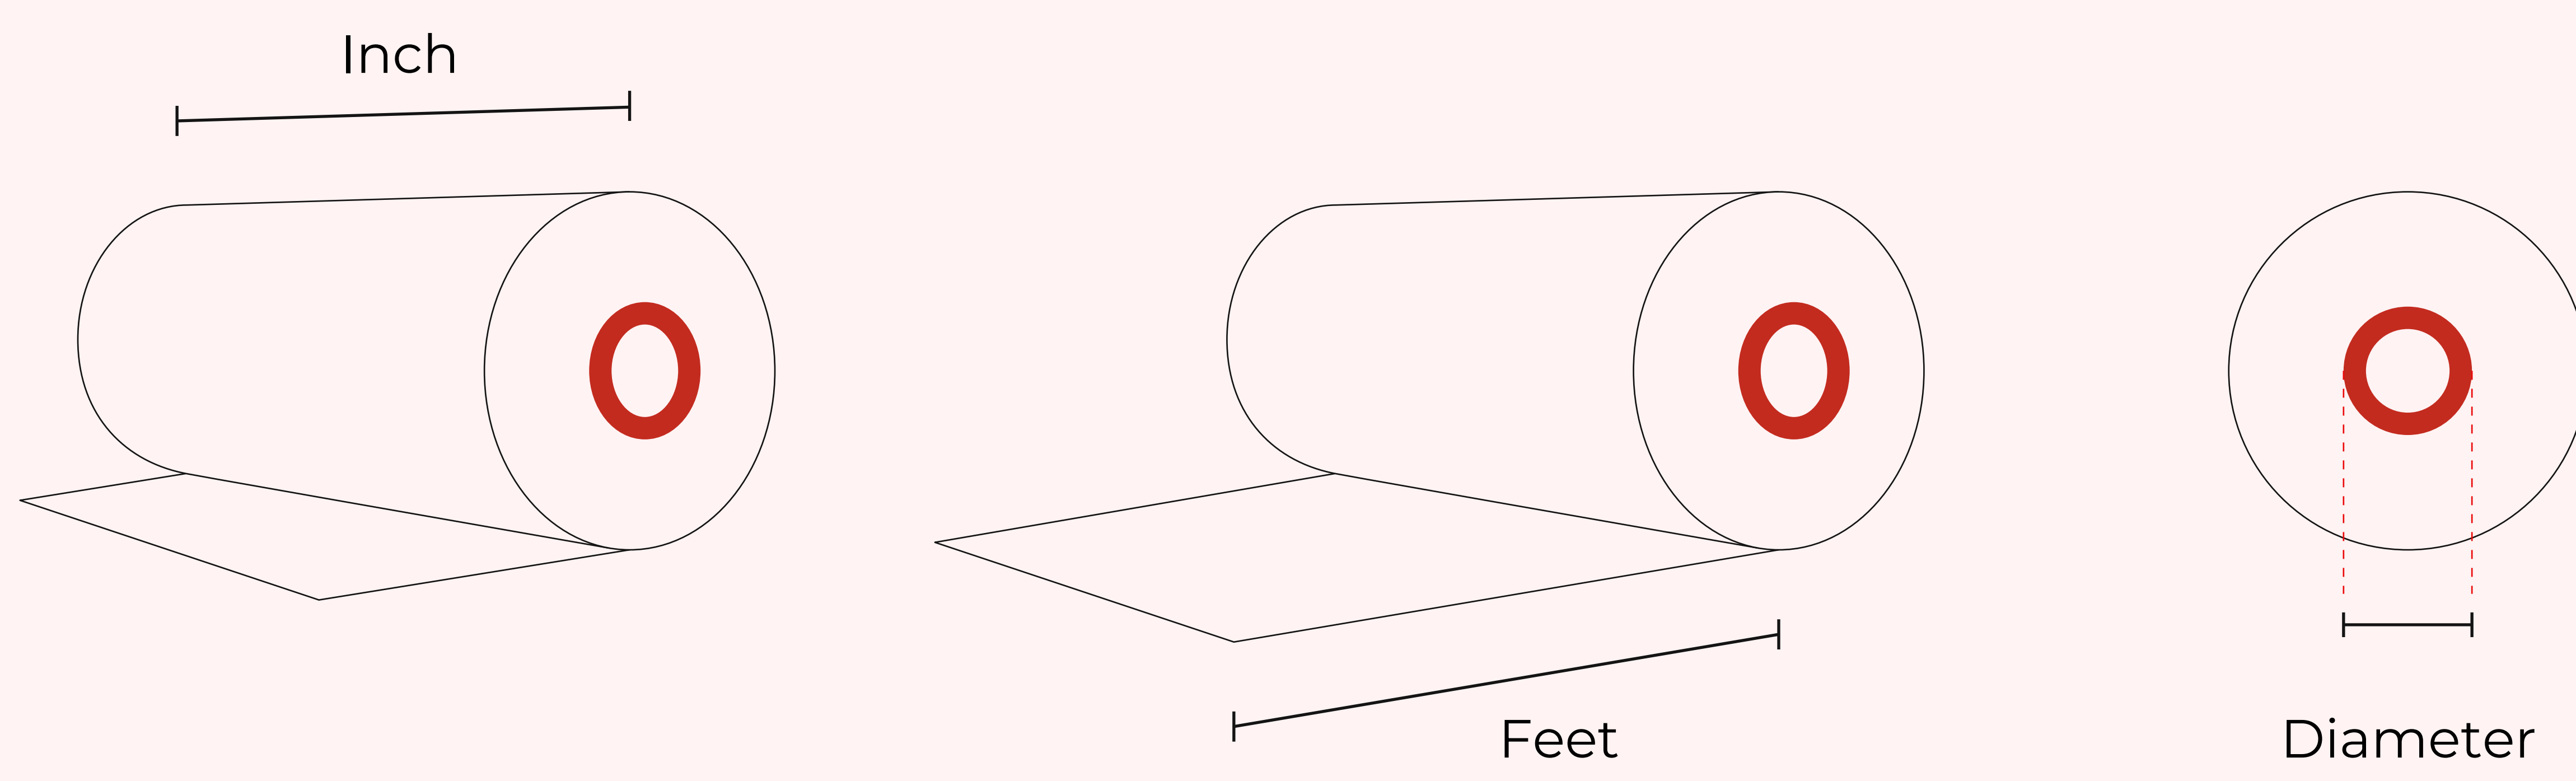

Engatel has more than **15 years of successful international presence, exporting to more than 21 countries in the Americas**, guaranteeing service, high quality standards, reliability and competitive prices.