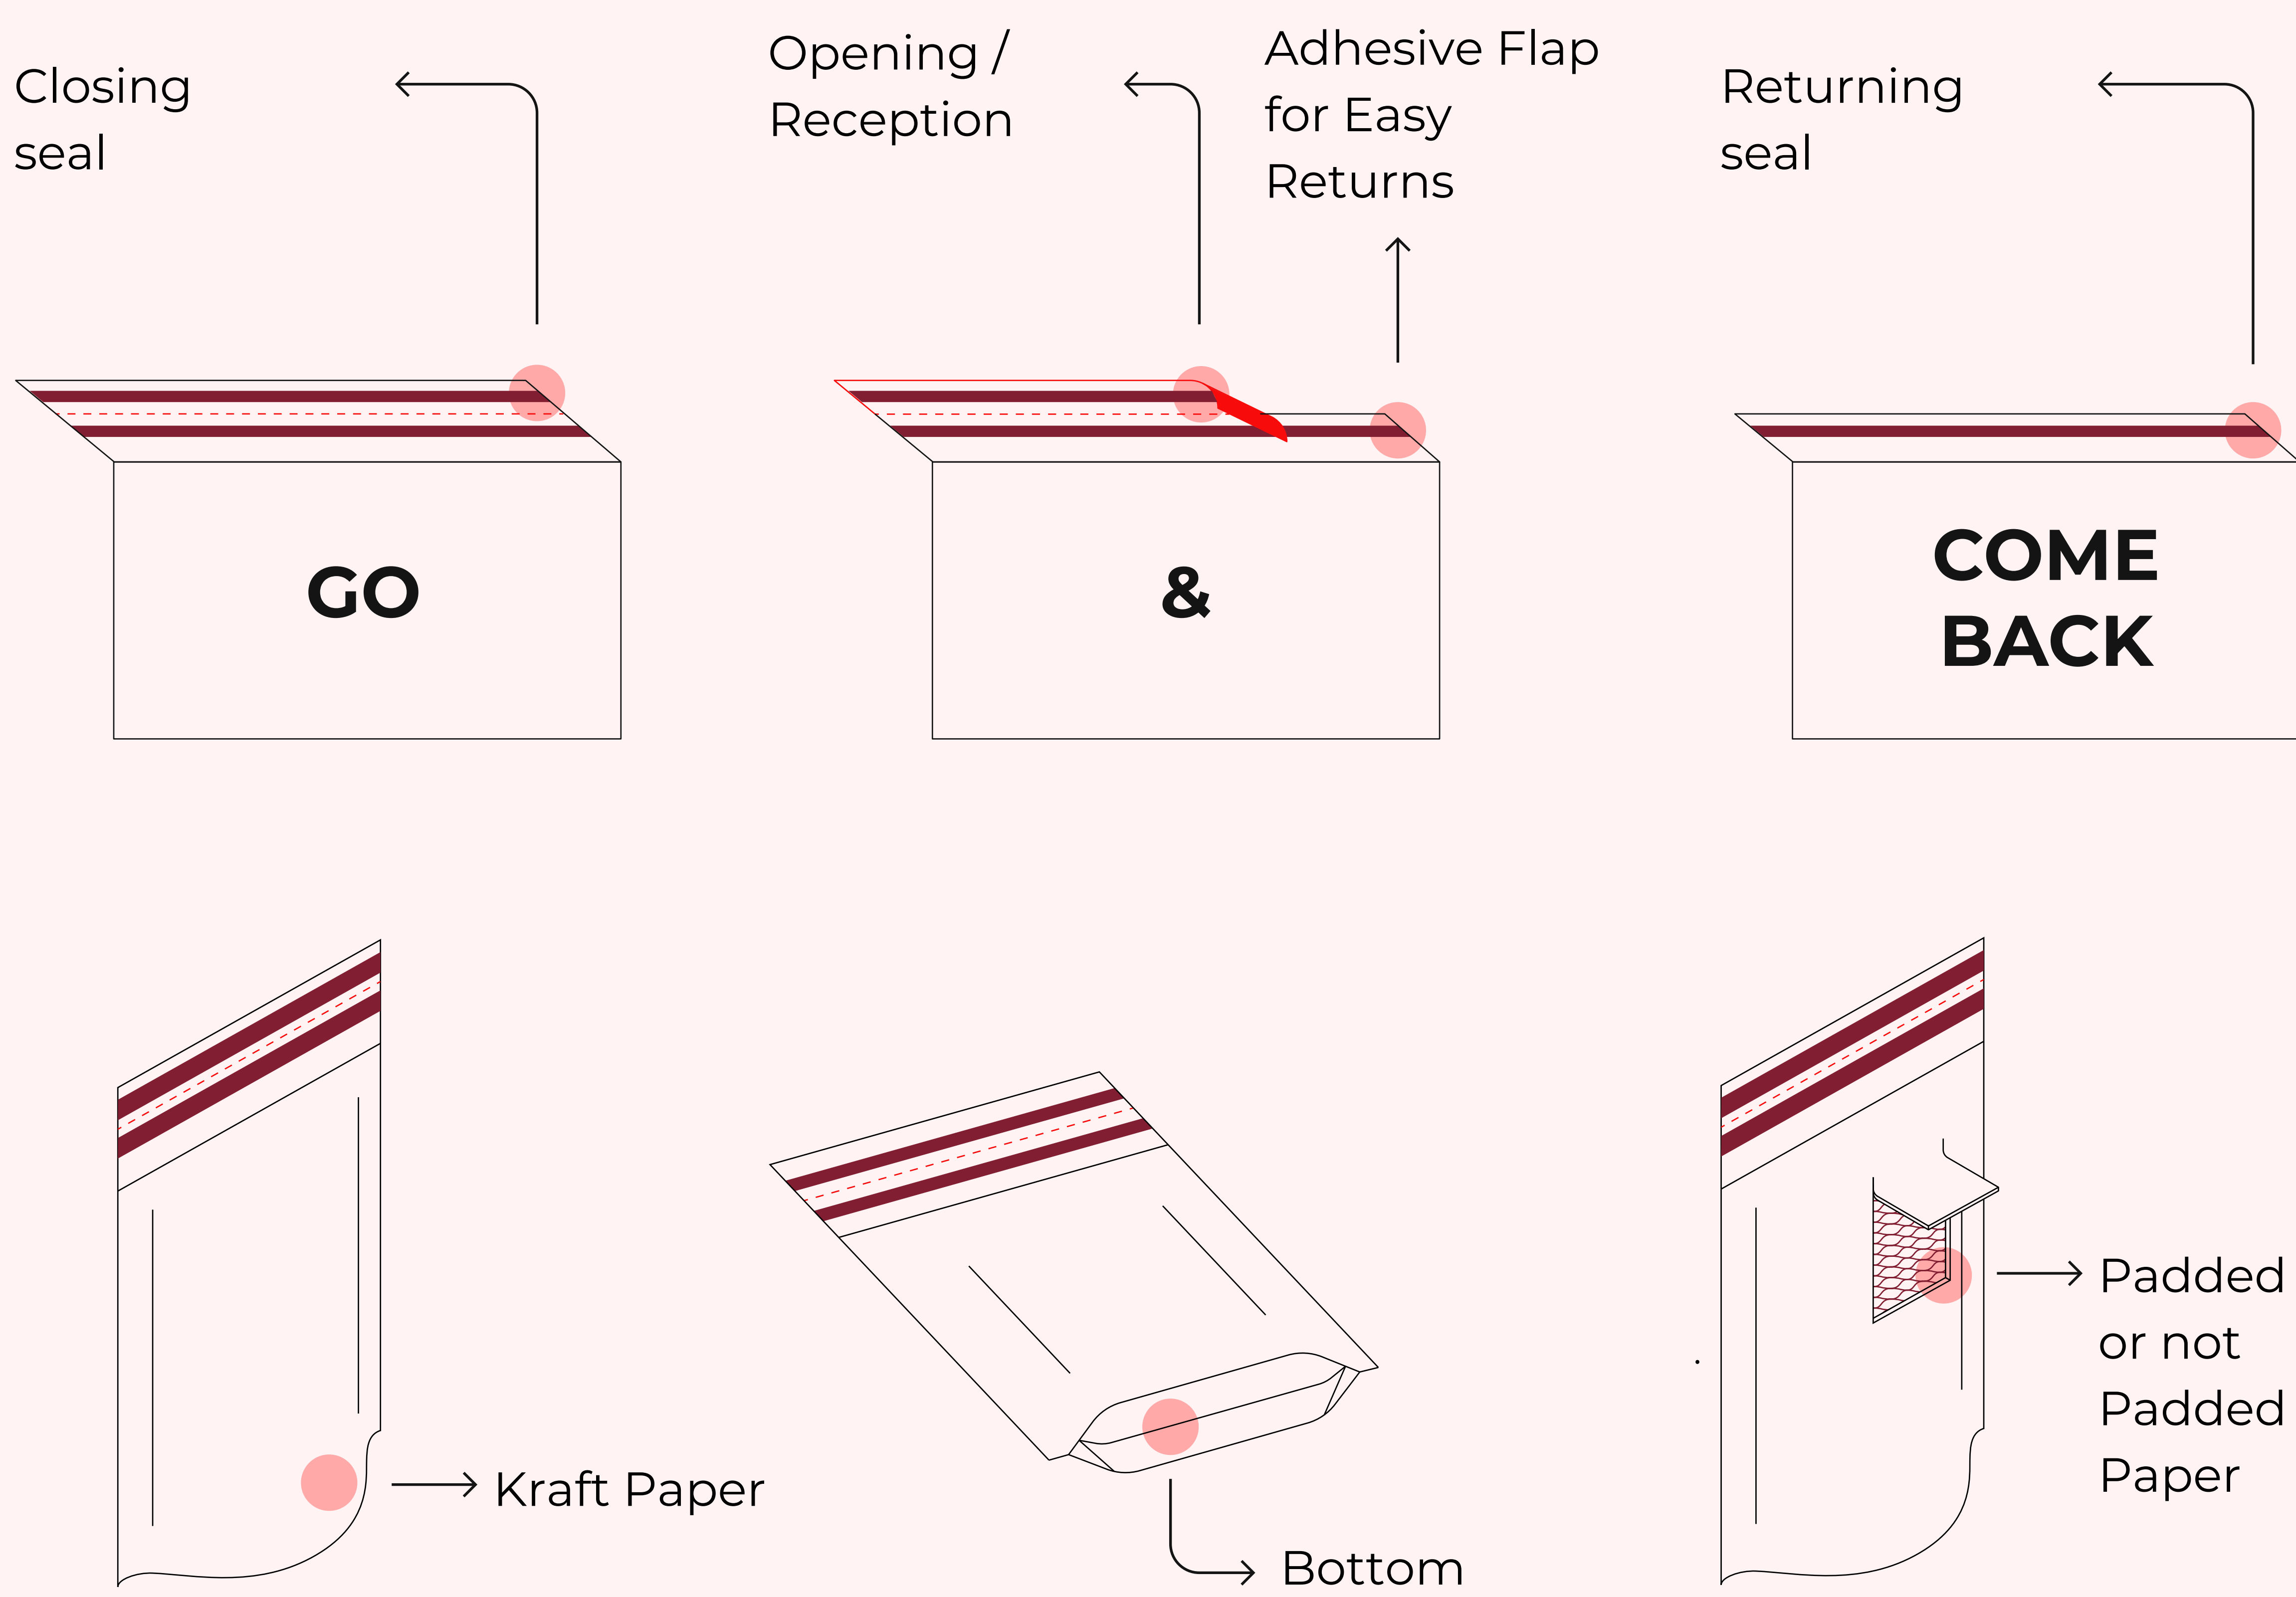

E-COMMERCE PACKAGING

WWW.ENGATEL.CL

E-COMMERCE PACKAGING

E-Commerce paper envelopes are designed to improve your customers' experience and your brand through modern, practical and sustainable packaging.

Our e-commerce envelopes are made for shipping documents, clothing, books, and other goods

E-COMMERCE PACKAGING

Get to know our Come & Go envelopes to make the best shipping. Plus, if they need to be returned, they can be used by the customers themselves thanks to their double self-adhesive seal system.

It is the ideal envelope to face the new challenges of online sales

OUR ENVELOPES AND BAGS ARE 100% PAPER - PLASTIC FREE

CHILE PACKAGING AWARD WINNER E-COMMERCE CATEGORY

A SUSTAINABLE SOLUTION

Replacing plastic packaging benefits us all: companies, consumers and the environment.

Therefore, with this paper envelope we are protecting both your products and the planet.

Something that becomes more important today, where environmental regulations are increasingly strict when it comes to the use of plastic.

Shipping Optimization: reducing boxes shipping volumes with the use of Envelopes.

SIMPLE AND EFFICIENT DESIGN

- E-Commerce envelopes and bags are printable in up to six ink colors.
- They are easy to manipulate.
- Optimize packaging space.
- Do not compromise the security of the products inside.
- Replace protective bubble wrap with a biodegradable bubble paper.
- FSC® and PEFC certified